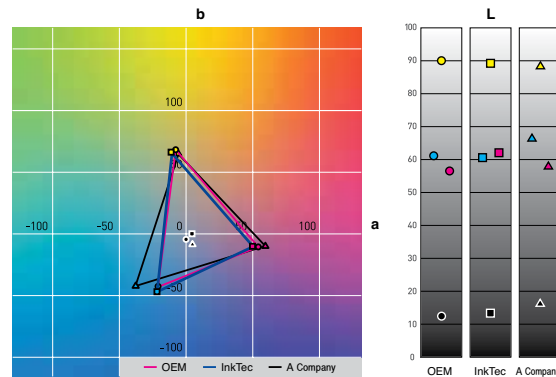

01 HIGH INTENSE COLORS WITH WIDE COLOR GAMUT

Color gamut is a fixed range of color and tone that all our output devices. For objective and accurate measurement, InkTec measures the color quality and presentation using L*a*b* values of CIE, the international standard and most widely used. If the measured values are almost the same as that of OEMs, it means that the color presentation is equivalent to that of OEMs.