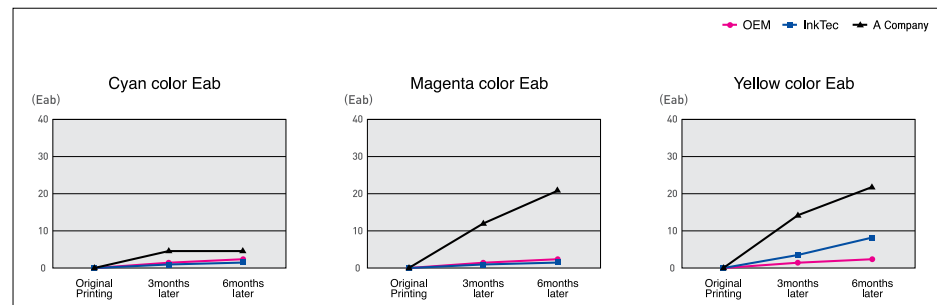

02 SUPERIOR LIGHTFASTNESS

This test evaluates the resistance of printed output against sunlight exposure. If Eab values show similar measurement when Eab values of original print is compared to that of in one year, it means that the colors would be faded less by sunlight.